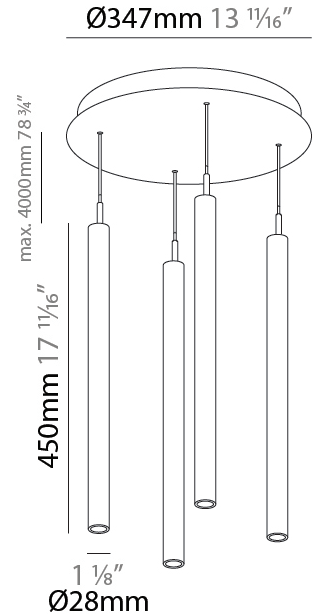

GENERAL

Series: G-Mini Round
Subseries: G-Mini Round Hangover
Brand: Prolicht
Division: Architectural
Mounting Type: Suspension
Mounting Location: Ceiling
Subcategory: Spots

PHYSICAL

Shape: Cylinder
Diameter (mm): 347
Diameter (in): 13 11/16
Height (mm): 450
Height (in): 17 11/16
Light Distribution: Direct
Fixture Finish: SSR / BKV / CWI / CRY / HAB / UFT / ITA / RUA / FTG / MYG / LOD / PUS / FRO / FUP / KIA / POP / BLS / SPG / MEY / GOH / GUM / CHC / COM / ABZ / JAG / OBR / MOS / ROR
Accent Finish: NOF / COP / MIR / SSS
Fixture Material: Extruded Aluminum / Steel
Cable Details: 2,000mm/78 3/4" / 4,000mm/157 1/2" - Cable, Black, Green, Orange, Red, White

ELECTRICAL

Lamp Type: LED (Zhaga Standard)
Input Wattage (W): 26
Total Output Wattage (W): 23.7
Dimming: Tri-Mode (Non-Dimming and Phase Dimming (120Vac only) and 0-10V Dimming)
Driver Included: Yes
Driver Location: Integrated
Driver Type: Constant Current - Universal
Driver Class: Class 2
Input Voltage (V): 120 - 277

LED

Color Temperature (°K): 2700 / 3000 / 3500 / 4000
Max. Delivered Lumen (lm): 1614 / 1709 / 1804 / 1852
Nominal Lumen (lm): 1840 / 1949 / 2057 / 2112
CRI: >90 CRI
Lamp Life (hrs): 50000

OPTICAL

Beam Angle: 20 / 26 / 56

RATINGS AND CERTIFICATIONS

Certified By: Certified for North American Standards
IP rating: IP20