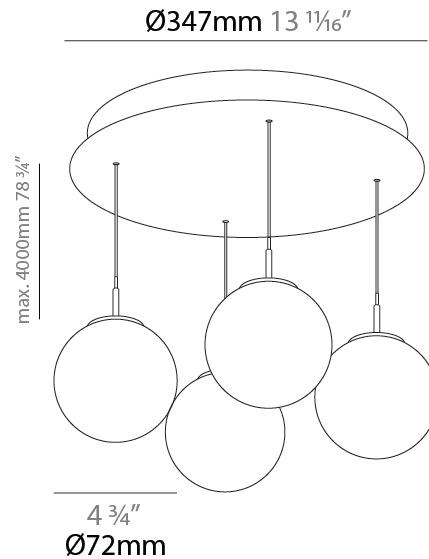

GENERAL

Series: G-Mini Round
Subseries: G-Mini Round Bilo
Brand: Prolicht
Division: Architectural
Mounting Type: Suspension
Mounting Location: Ceiling
Subcategory: Spots

PHYSICAL

Shape: Cylinder
Diameter (mm): 347
Diameter (in): 13 11/16
Height (mm): 120
Height (in): 4 3/4
Light Distribution: Direct
Diffuser: Touch of Color - NOR / OPL / YEL / ORA / RED / BLU / GRN
Fixture Finish: SSR / BKV / CWI / CRY / HAB / UFT / ITA / RUA / FTG / MYG / LOD / PUS / FRO / FUP / KIA / POP / BLS / SPG / MEY / GOH / GUM / CHC / COM / ABZ / JAG / OBR / MOS / ROR
Accent Finish: NOF / COP / MIR / SSS
Fixture Material: Extruded Aluminum / Steel
Cable Details: 2,000mm/78 3/4" / 4,000mm/157 1/2" - Cable, Black, Green, Orange, Red, White

ELECTRICAL

Lamp Type: LED (Zhaga Standard)
Input Wattage (W): 26
Total Output Wattage (W): 23.7
Dimming: Tri-Mode (Non-Dimming and Phase Dimming (120Vac only) and 0-10V Dimming)
Driver Included: Yes
Driver Location: Integrated
Driver Type: Constant Current - Universal
Driver Class: Class 2
Input Voltage (V): 120 - 277

LED

Color Temperature (°K): 2700 / 3000 / 3500 / 4000
Max. Delivered Lumen (lm): 1424 / 1507 / 1591 / 1634
Nominal Lumen (lm): 1840 / 1949 / 2057 / 2112
CRI: >90 CRI
Lamp Life (hrs): 50000

OPTICAL

Beam Angle: 180

RATINGS AND CERTIFICATIONS

Certified By: Certified for North American Standards
IP rating: IP20