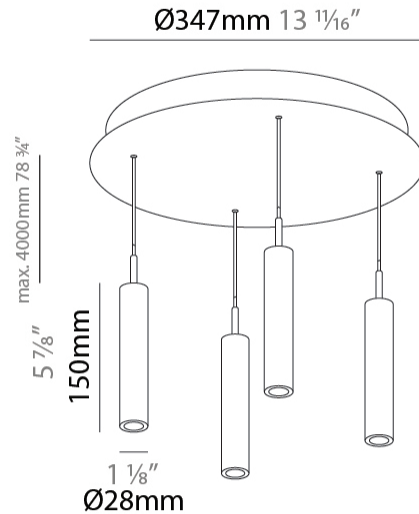

GENERAL

Series: G-Mini Round
Subseries: G-Mini Round Hangover
Brand: Prolicht
Division: Architectural
Mounting Type: Suspension
Mounting Location: Ceiling
Subcategory: Spots

PHYSICAL

Shape: Cylinder
Diameter (mm): 347
Diameter (in): 13 11/16
Height (mm): 150
Height (in): 5 7/8
Light Distribution: Direct
Fixture Finish: SSR / BKV / CWI / CRY / HAB / UFT / ITA / RUA / FTG / MYG / LOD / PUS / FRO / FUP / KIA / POP / BLS / SPG / MEY / GOH / GUM / CHC / COM / ABZ / JAG / OBR / MOS / ROR
Accent Finish: NOF / COP / MIR / SSS
Fixture Material: Extruded Aluminum / Steel
Cable Details: 2,000mm/78 3/4" / 4,000mm/157 1/2" - Cable, Black, Green, Orange, Red, White

ELECTRICAL

Lamp Type: LED (Zhaga Standard)
Input Wattage (W): 26
Total Output Wattage (W): 23.7
Dimming: Tri-Mode (Non-Dimming and Phase Dimming (120Vac only) and 0-10V Dimming)
Driver Included: Yes
Driver Location: Integrated
Driver Type: Constant Current - Universal
Driver Class: Class 2
Input Voltage (V): 120 - 277

LED

Color Temperature (°K): 2700 / 3000 / 3500 / 4000
Max. Delivered Lumen (lm): 1614 / 1709 / 1804 / 1852
Nominal Lumen (lm): 1840 / 1949 / 2057 / 2112
CRI: >90 CRI
Lamp Life (hrs): 50000

OPTICAL

Beam Angle: 20 / 26 / 56

RATINGS AND CERTIFICATIONS

Certified By: Certified for North American Standards
IP rating: IP20